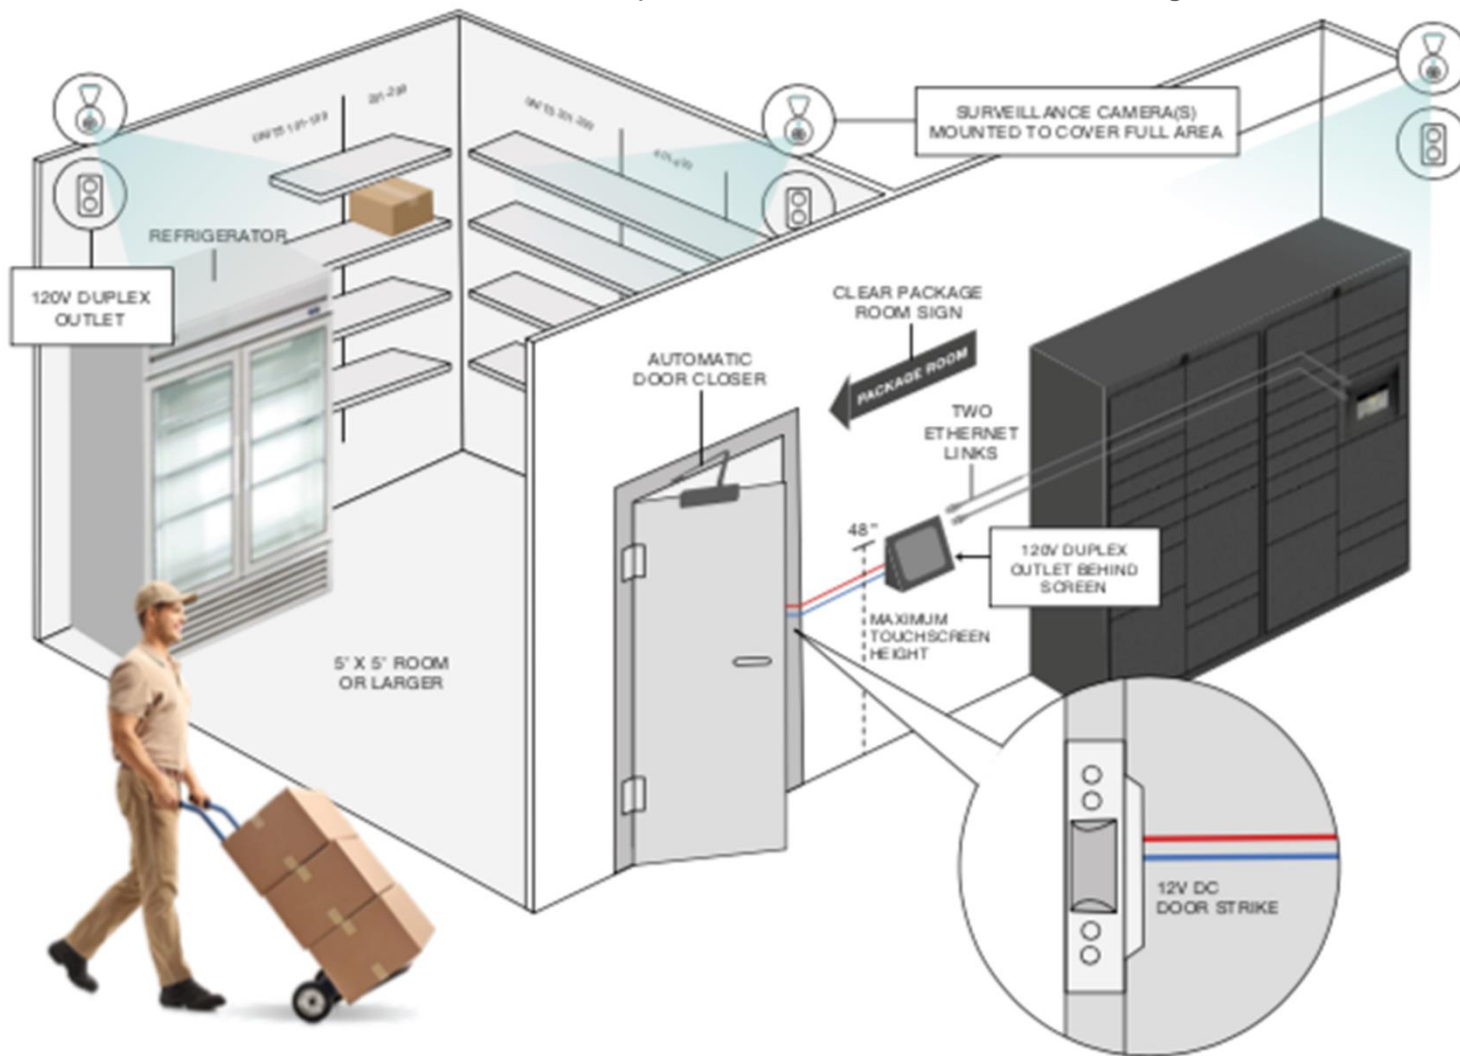

Lockourier Exclusive HYBRID to **Future-Proof** Your Property

If you can dream it, we can build it.

Request custom sizes, colors, and configurations

FLEXIBLE & SECURE

- ✓ Add access control to any room.
- ✓ 24/7 surveillance, video research, & support.

FUTURE-PROOF

- ✓ Easily manage increases & fluctuations in delivery volume.
- ✓ Accept oversized, overflow, & perishable deliveries.